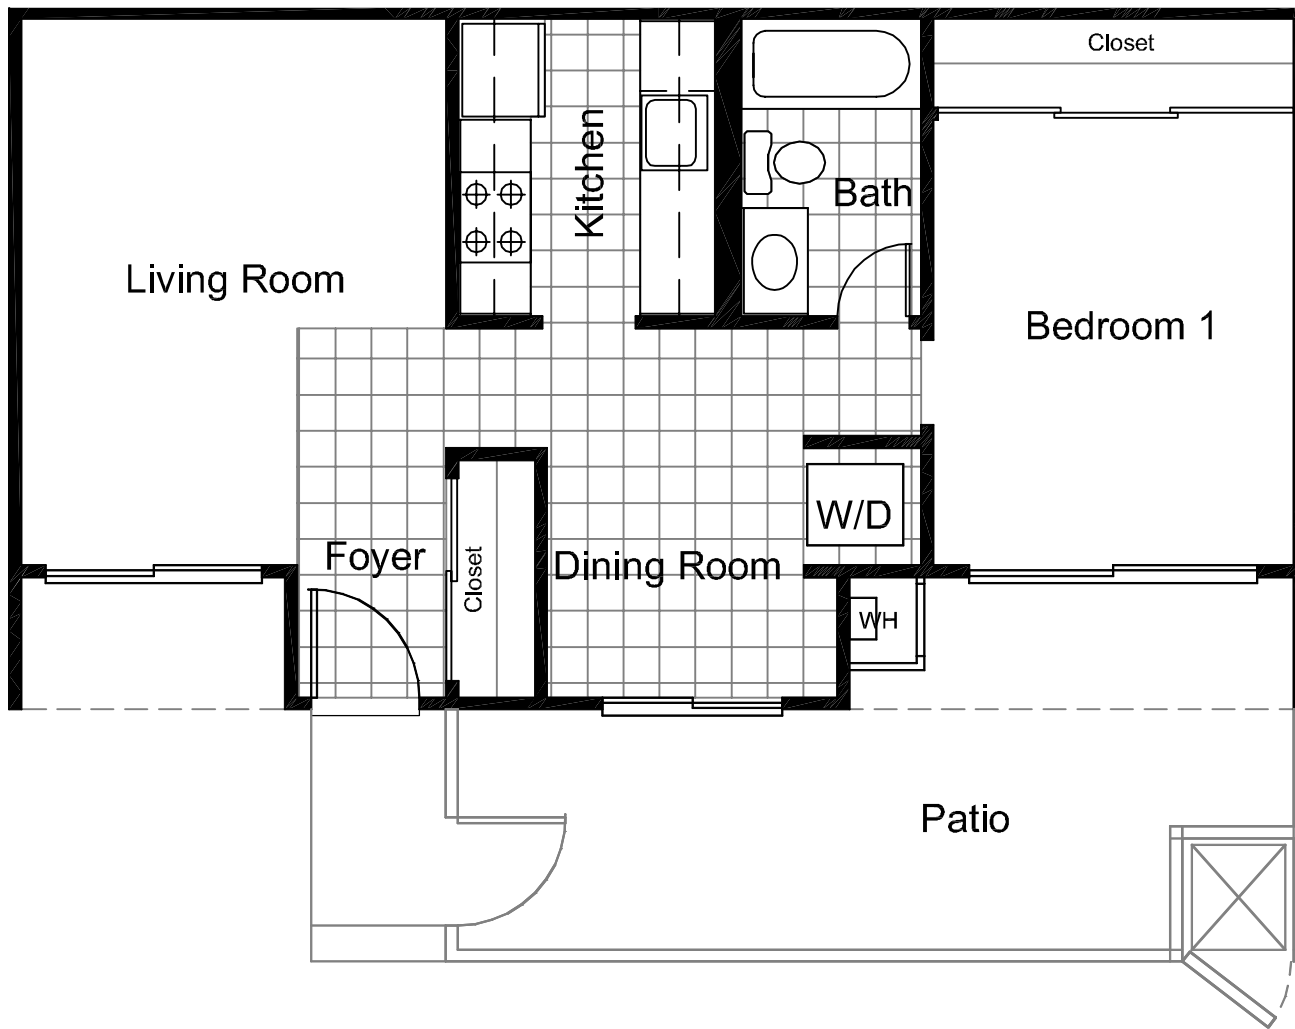

PALM TERRACE

1 BDR/1 BA, 623 sq. ft.

FLOOR PLAN

2925 MONUMENT BLVD. CONCORD, CA 94520
925-685-4246
www.palmtreeconcord.com

Measurements are approximate. Each floor plan is an artist's conception and is not exact in scale.